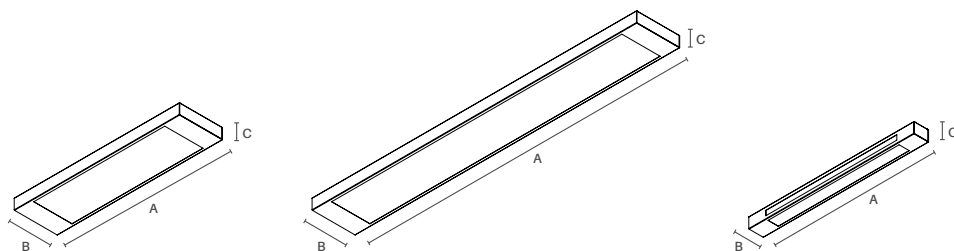

HL 2606

4 Lâmpadas 10W T8 Led
627 x 164 x 40mm
(AxBxC)

HL 2607

4 Lâmpadas 20W T8 Led
1237 x 164 x 40mm
(AxBxC)

HL 2610

LATERAIS VAZADAS
1 Lâmpadas 10W T8 Led
627 x 56 x 40mm
(AxBxC)